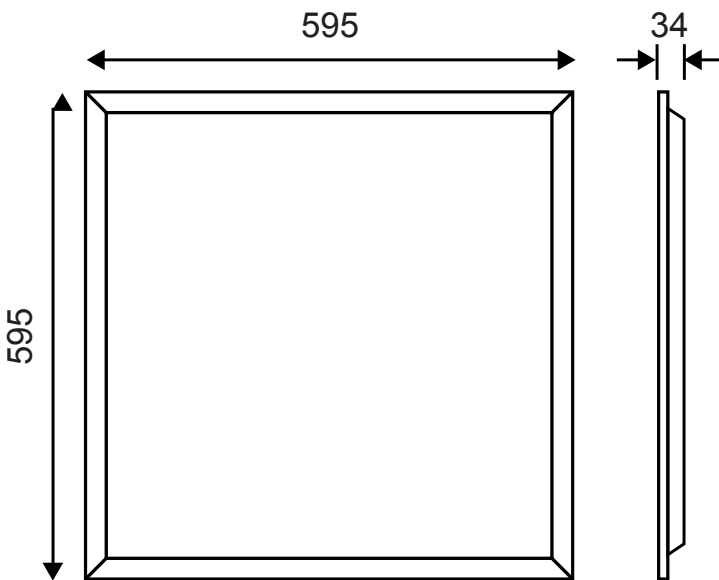

SPECIFICATIONS

Model#	CCT	LED Type	Lumen (Lm) (±5%)	CRI	Beam Angle	Voltage (V)	PF	Weight (kg)
S16731 PB6X636WU194K	4,000K	SMD	3,600Lm	>80	80°	AC 220-240V	>0.9	1.7
S16732 PB6X636WU195K	5,000K	SMD	3,600Lm	>80	80°	AC 220-240V	>0.9	1.7
S16733 PB6X636WU196K	6,500K	SMD	3,600Lm	>80	80°	AC 220-240V	>0.9	1.7

DIMENSIONS (mm)

All dimension tolerances are ±0.5mm unless otherwise stated.

ACCESSORIES

- Hanging Kit for suspended installation
- Spring Clips
- Surface Mounted Clips
- External 3hr Emergency Pack (~~UK Manufactured~~)